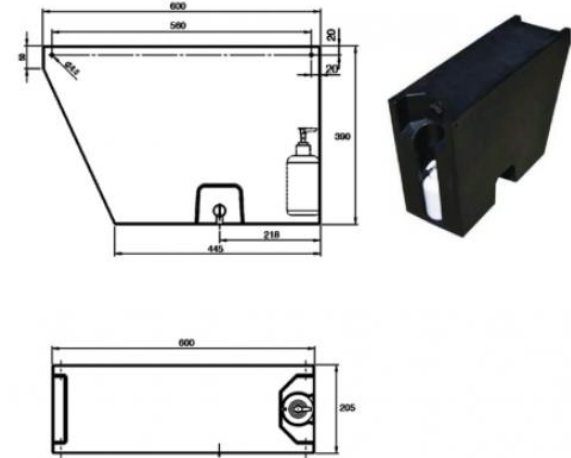

We deliver anywhere in WA, T 08 9303 9996 E [info@truckandutestorage.com.au](mailto:info@truckandutestorage.com.au)

**Large & Small  
Trucks & Utes**