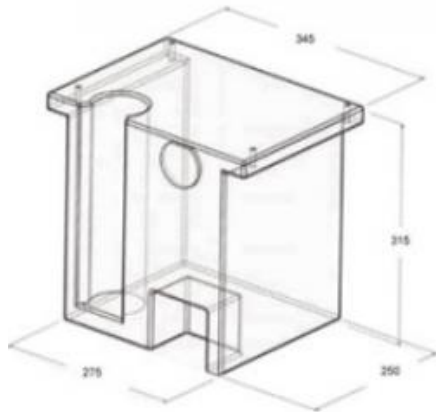

We deliver anywhere in WA, T 08 9303 9996 E [info@truckandutestorage.com.au](mailto:info@truckandutestorage.com.au)

**Large & Small  
Trucks & Utes**