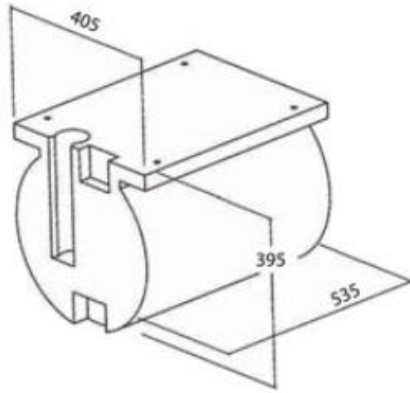

We deliver anywhere in WA, T 08 9303 9996 E [info@truckandutestorage.com.au](mailto:info@truckandutestorage.com.au)

**Large & Small  
Trucks & Utes**