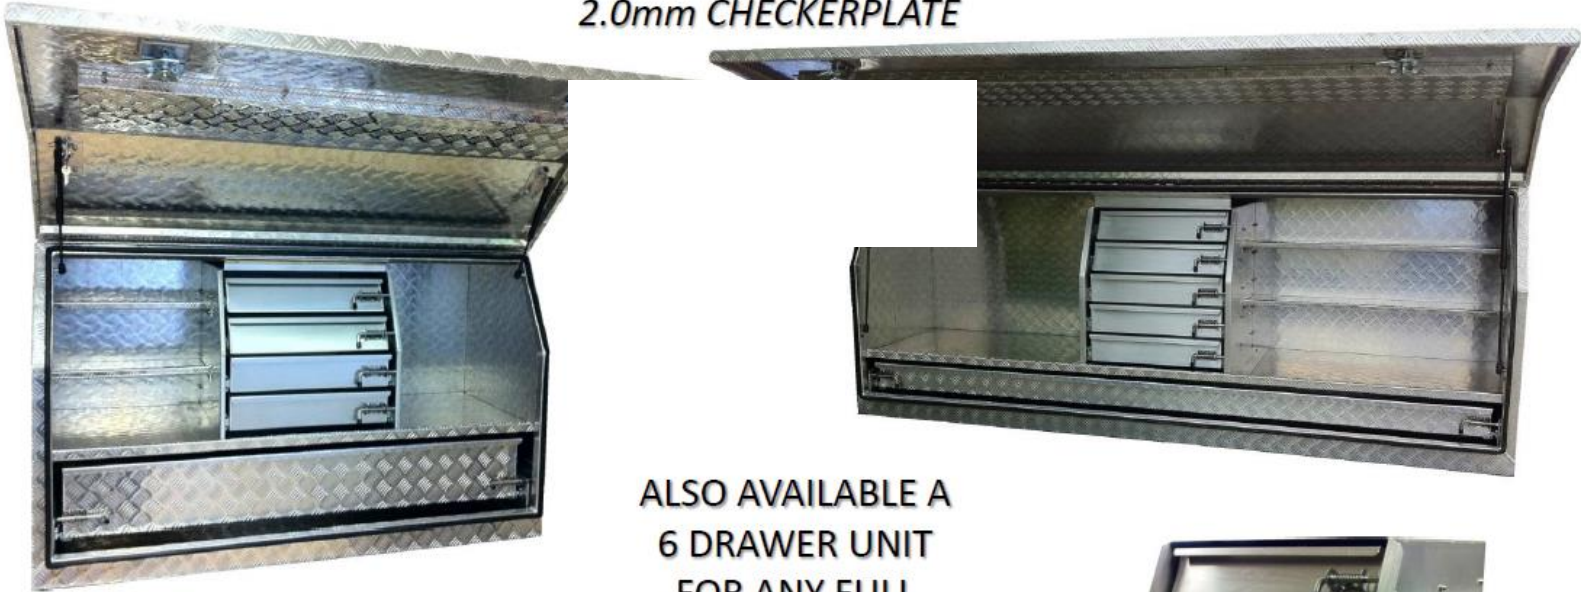

The Jumbo 3/4 Door

2.0mm CHECKERPLATE

CODE	LENGTH	HEIGHT	WIDTH	WATER PROOF	DROP T LOCKS	GAS STRUTS	CONCEAL HINGE	SHELF	CAPACITY
JB1425SD	1425mm	850mm	600mm	✓	✓ ✓	✓ ✓	✓	✓	675L

We deliver anywhere in WA, T 08 9303 9996 E info@truckandutestorage.com.au

The Jumbo Full Door

2.0mm CHECKERPLATE

CODE	LENGTH	HEIGHT	WIDTH	WATER PROOF	DROP T LOCKS	GAS STRUTS	CONCEAL HINGE	SHELF	CAPACITY
JB1425FD	1425mm	850mm	600mm	✓	✓ ✓	✓ ✓	✓	✓	675L

We deliver anywhere in WA, T 08 9303 9996 E info@truckandutestorage.com.au

2.0mm
CHECKERPLATE

JB18003DR

JB14252DR

Jumbo Unit with Drawers

CODE	LENGTH	HEIGHT	WIDTH	WATER PROOF	DROP T LOCKS	GAS STRUTS	CONCEAL HINGE	SHELF	CAPACITY
JB14252DR	1425mm	850mm	600mm	✓	✓ ✓	✓ ✓	✓	✓	675L
JB18003DR	1800mm	850mm	600mm	✓	✓ ✓ ✓	✓ ✓	✓	✓	853L

We deliver anywhere in WA, T 08 9303 9996 E info@truckandutestorage.com.au

2.0mm CHECKERPLATE

ALSO AVAILABLE A
6 DRAWER UNIT
FOR ANY FULL
DOOR JUMBO BOX

JB4DR

JB5DR

Jumbo Fit Out Units

CODE	LENGTH	HEIGHT	WIDTH	WATER PROOF	DROP T LOCKS	GAS STRUTS	CONCEAL HINGE	SHELF	LATCHES	CAPACITY
JB1425F4DR	1425mm	850mm	600mm	✓	✓ ✓	✓ ✓	✓	✓	6	675L
JB1800F5DR	1800mm	850mm	600mm	✓	✓ ✓	✓ ✓	✓	✓	7	853L