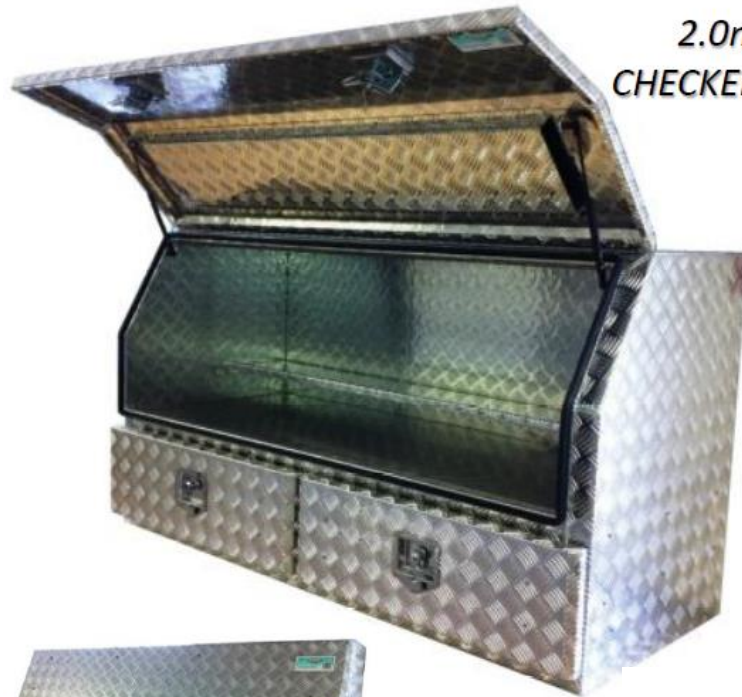

The Jumbo 3/4 Door

2.0mm CHECKERPLATE

CODE	LENGTH	HEIGHT	WIDTH	WATER PROOF	DROP T LOCKS	GAS STRUTS	CONCEAL HINGE	SHELF	CAPACITY
JB1425SD	1425mm	850mm	600mm	✓	✓ ✓	✓ ✓	✓	✓	675L

We deliver anywhere in WA, T 08 9303 9996 E info@truckandutestorage.com.au

The Jumbo Full Door

2.0mm CHECKERPLATE

CODE	LENGTH	HEIGHT	WIDTH	WATER PROOF	DROP T LOCKS	GAS STRUTS	CONCEAL HINGE	SHELF	CAPACITY
JB1425FD	1425mm	850mm	600mm	✓	✓ ✓	✓ ✓	✓	✓	675L

We deliver anywhere in WA, T 08 9303 9996 E info@truckandutestorage.com.au

2.0mm
CHECKERPLATE

JB18003DR

JB14252DR

Jumbo Unit with Drawers

CODE	LENGTH	HEIGHT	WIDTH	WATER PROOF	DROP T LOCKS	GAS STRUTS	CONCEAL HINGE	SHELF	CAPACITY
JB14252DR	1425mm	850mm	600mm	✓	✓ ✓	✓ ✓	✓	✓	675L
JB18003DR	1800mm	850mm	600mm	✓	✓ ✓ ✓	✓ ✓	✓	✓	853L

We deliver anywhere in WA, T 08 9303 9996 E info@truckandutestorage.com.au

2.0mm CHECKERPLATE

ALSO AVAILABLE A
6 DRAWER UNIT
FOR ANY FULL
DOOR JUMBO BOX

JB4DR

JB5DR

Jumbo Fit Out Units

CODE	LENGTH	HEIGHT	WIDTH	WATER PROOF	DROP T LOCKS	GAS STRUTS	CONCEAL HINGE	SHELF	LATCHES	CAPACITY
JB1425F4DR	1425mm	850mm	600mm	✓	✓ ✓	✓ ✓	✓	✓	6	675L
JB1800F5DR	1800mm	850mm	600mm	✓	✓ ✓	✓ ✓	✓	✓	7	853L