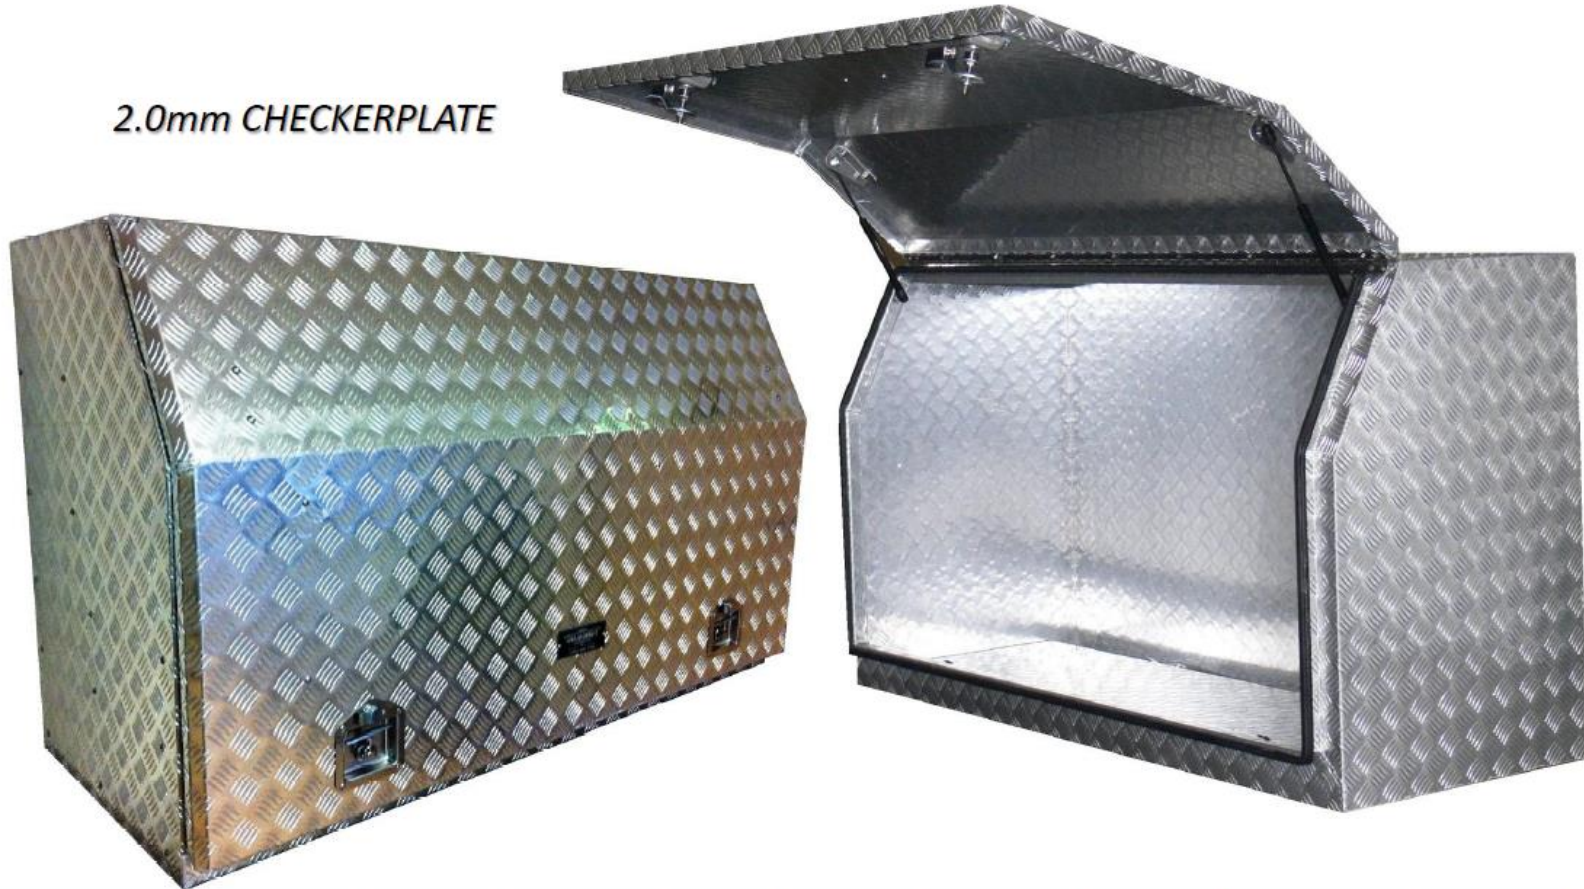

The Jumbo 3/4 Door

2.0mm CHECKERPLATE

CODE	LENGTH	HEIGHT	WIDTH	WATER PROOF	DROP T LOCKS	GAS STRUTS	CONCEAL HINGE	SHELF	CAPACITY
JB1425SD	1425mm	850mm	600mm	✓	✓ ✓	✓ ✓	✓	✓	675L

We deliver anywhere in WA, T 08 9303 9996 E info@truckandutestorage.com.au

The Jumbo Full Door

2.0mm CHECKERPLATE

CODE	LENGTH	HEIGHT	WIDTH	WATER PROOF	DROP T LOCKS	GAS STRUTS	CONCEAL HINGE	SHELF	CAPACITY
JB1425FD	1425mm	850mm	600mm	✓	✓ ✓	✓ ✓	✓	✓	675L

We deliver anywhere in WA, T 08 9303 9996 E info@truckandutestorage.com.au

2.0mm
CHECKERPLATE

JB18003DR

JB14252DR

Jumbo Unit with Drawers

CODE	LENGTH	HEIGHT	WIDTH	WATER PROOF	DROP T LOCKS	GAS STRUTS	CONCEAL HINGE	SHELF	CAPACITY
JB14252DR	1425mm	850mm	600mm	✓	✓ ✓	✓ ✓	✓	✓	675L
JB18003DR	1800mm	850mm	600mm	✓	✓ ✓ ✓	✓ ✓	✓	✓	853L

We deliver anywhere in WA, T 08 9303 9996 E info@truckandutestorage.com.au

2.0mm CHECKERPLATE

ALSO AVAILABLE A
6 DRAWER UNIT
FOR ANY FULL
DOOR JUMBO BOX

JB4DR

JB5DR

Jumbo Fit Out Units

CODE	LENGTH	HEIGHT	WIDTH	WATER PROOF	DROP T LOCKS	GAS STRUTS	CONCEAL HINGE	SHELF	LATCHES	CAPACITY
JB1425F4DR	1425mm	850mm	600mm	✓	✓ ✓	✓ ✓	✓	✓	6	675L
JB1800F5DR	1800mm	850mm	600mm	✓	✓ ✓	✓ ✓	✓	✓	7	853L