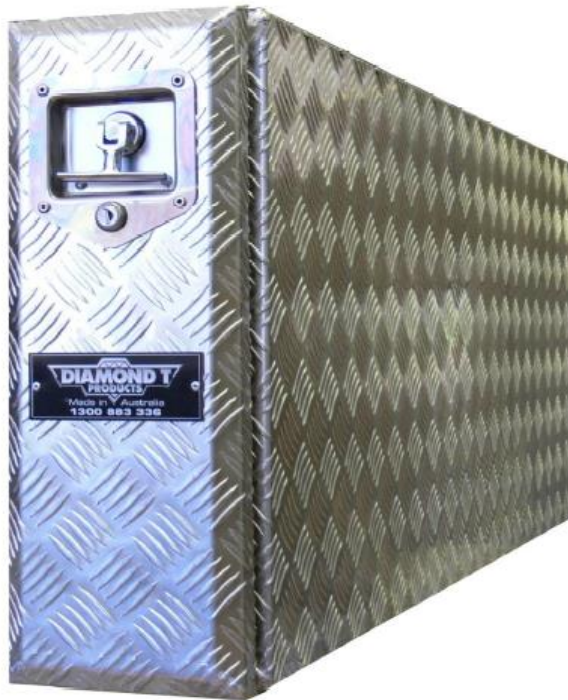

CODE	LENGTH	WIDTH	HEIGHT	DROP T LOCKS	WATER PROOF	DUST PROOF	CAPACITY
PC1200	1250mm	185mm	480mm	✓	✓	✓	107L

- Designed to fit behind the A1200 trailer box.
- Ideal storage for awning poles.
- Storage for any items too long for the A-frame box.
- Or too dirty to placed with other camping gear.
- Doors at each end drop downwards.