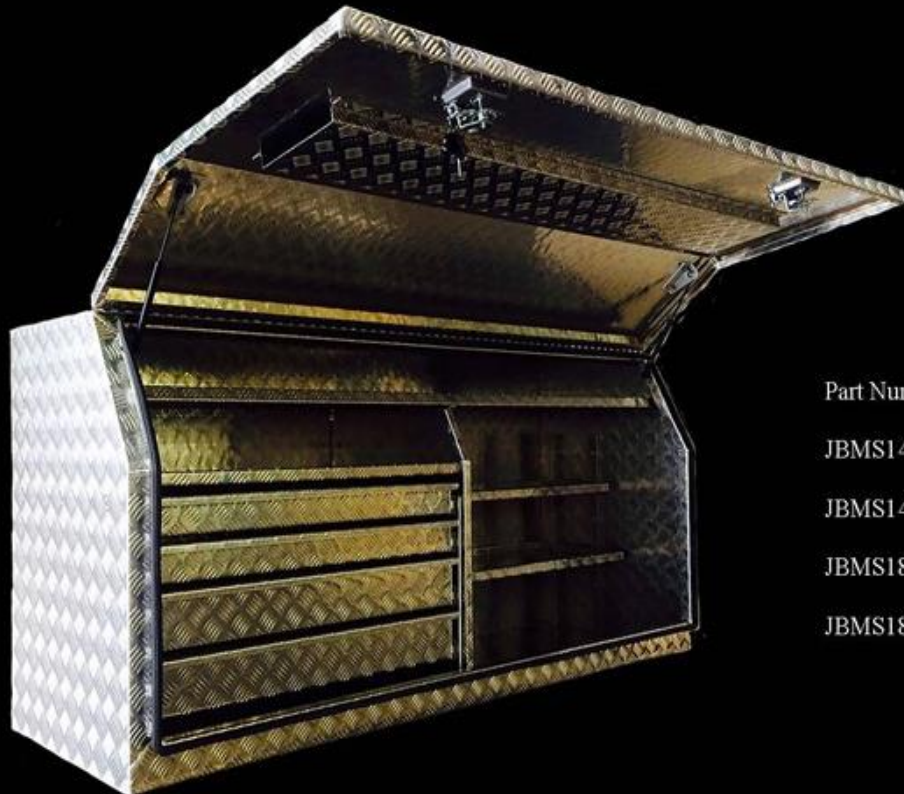

New Product In Our Jumbo Range

Jumbo Mine Fit Out High Side

Part Numbers;

JBMS1400CP

JBMS1400PC

JBMS1800CP

JBMS1800PC

- Available in 2 standard lengths; 1400 & 1800mm
- Available in Aluminium Checker Plate and Plain Aluminium and Powder Coated
- 4 x Internal Drawers;
2 @ 115mm Deep &
2 @ 80mm Deep
- 1 x Full length fixed shelf
& 2 x adjustable shelves