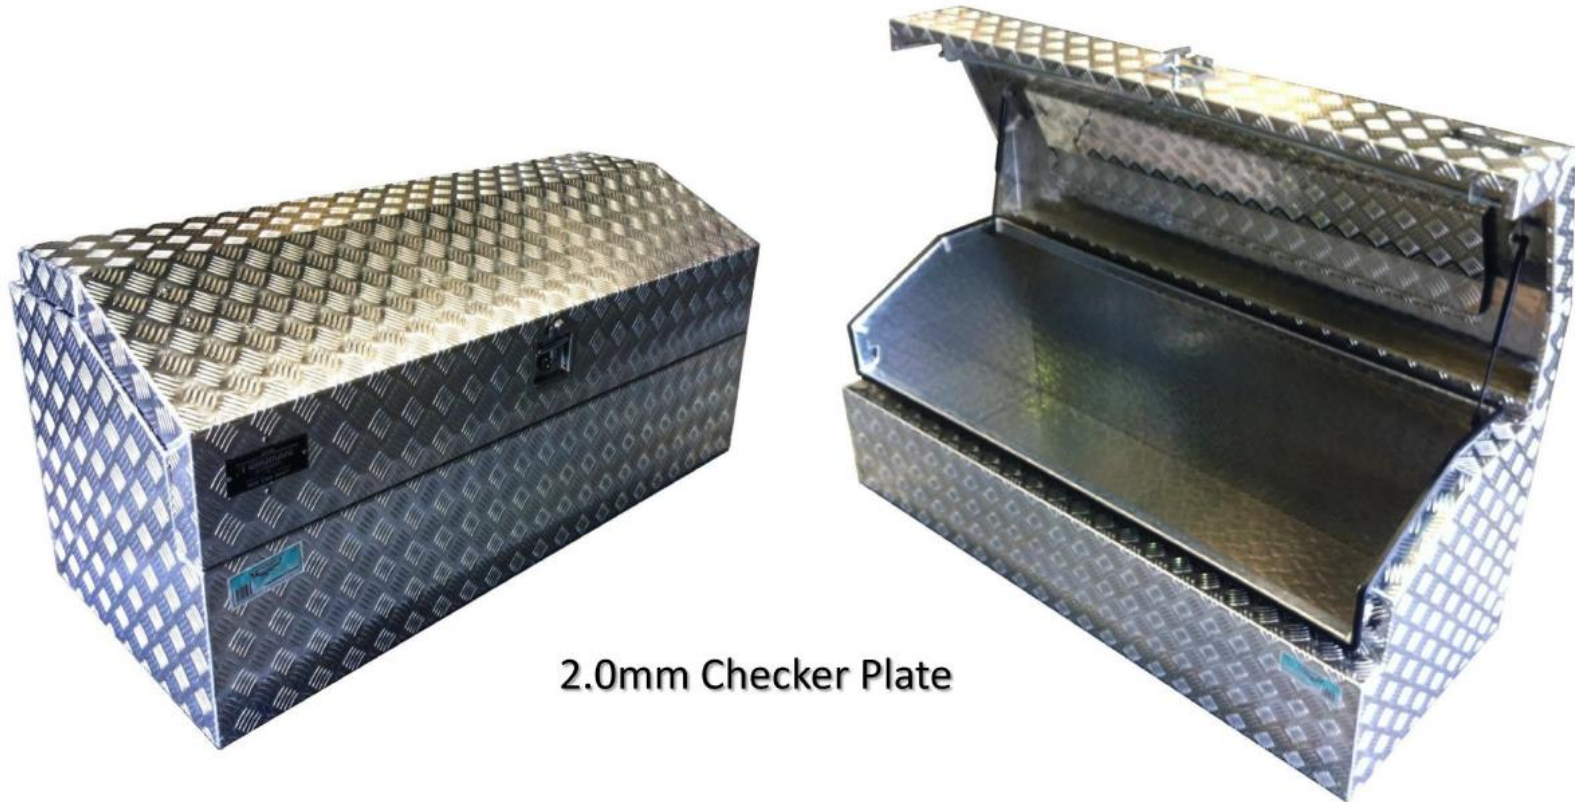

The Tradey's Strongbox

2.0mm Checker Plate

CODE	LENGTH	HEIGHT	WIDTH	WATER PROOF	DUST PROOF	GAS STRUTS	DROP T LOCK	CONCEAL HINGE	RECESS LID	CAPACITY
WD1370	1370mm	580mm	560mm	✓		✓	✓	✓	✓	398L